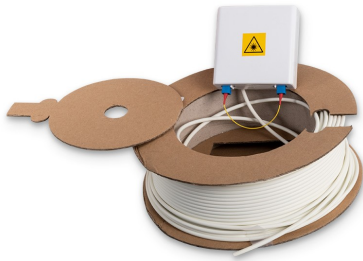

2025-03-01

F2X Wall-Mounted Fibre Optic Outlet (HC01-0001)

F2X Wall-Mounted Fibre Optic Outlet

Product Description

Dimensions: 85x85x25mm

plastic, white

assembled with:

2x adapter SC/UPC sx

1x pre-assembled cable

side A: open

side B: 2x SC/UPC sx (patched in adapters)

1x SC/UPC loop cable (patched in adapters)

Cable on carton coil

Length: 60,00m