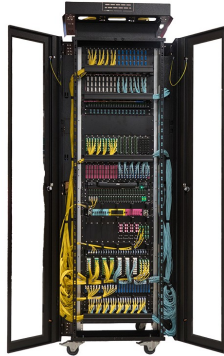

2025-03-10

Server Cabinet STR 42U (6R01-0012)

Server Cabinet STR 42U

Product Description

800x1050x2000

incl. base (100mm), sheet steel, white-grey

for the installation of 19" components

single door at the front with perforation 80% air passage

divided rear door with perforation 80% air passage

180° hinges (stop freely selectable)

roof panel with cable entries

internal structure:

base frame with 19" mounting frame

adjustable mounting rails