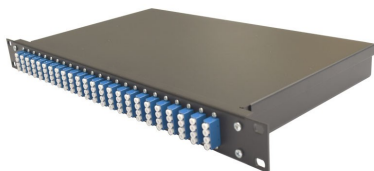

2025-03-26

19" fiber optic splice box fixed installation (VE01-0011)

19" fiber optic splice box fixed installation

Product Description

1U for 24x SC dx / LC quad / URM K8

RAL9005 powder coated (fine structure), incl. mounting material

cable entry: 2xM32+4xM25

assembled with:

24x adapter LC Quad sm, plastic, blue