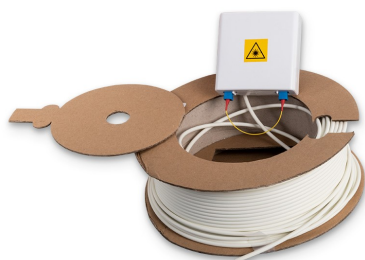

## F2X Wall-Mounted Fibre Optic Outlet (HC01-0001)

*F2X Wall-Mounted Fibre Optic Outlet*

### Product Description

Dimensions: 85x85x25mm

plastic, white

assembled with:

2x adapter SC/UPC sx

1x pre-assembled cable

side A: open

side B: 2x SC/UPC sx (patched in adapters)

1x SC/UPC loop cable (patched in adapters)

Cable on carton coil

Length: 60,00m