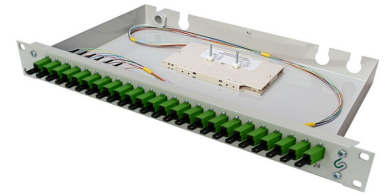

## 19" FO splice box for fixed installation (VE01-0010)

*19" FO splice box for fixed installation*

**Example**

*offen*

### Product Description

1U for 24x SC sx / E2000 sx / LC dx

RAL7035 powder coated (glossy), incl. mounting material

cable entry: 4xM20

assembled with:

24x adapter E2000 simplex APC, plastic, green, Huber+Suhner

2x splice cassette (top with cover); 1x cable gland M20 metal

1x pigtail set 12x V-E9/125µm OS2 SMF28U with E2000/APC 8° sx sm, Huber+Suhner, 2,50m

applied and colored according to DIN color code