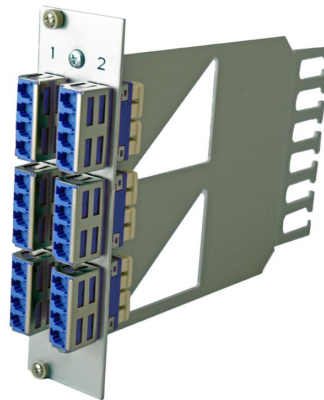

06.05.2026

FO Patch Module 7DU 3U for 6x SC dx / LC quad / URM K8 (VE03-0011)

3HE für 6x SC dx / LC quad / URM K8

Specifications

Assembly	
Material	6x adapter LC Quad sm, plastic, blue
Width	7TE
Height	3HE
Depth	160mm
Material	Aluminium
Color	RAL7035
Protective class	
Number of sockets	6
Number of Fibers	
Socket type	LC/UPC quad sm, blau